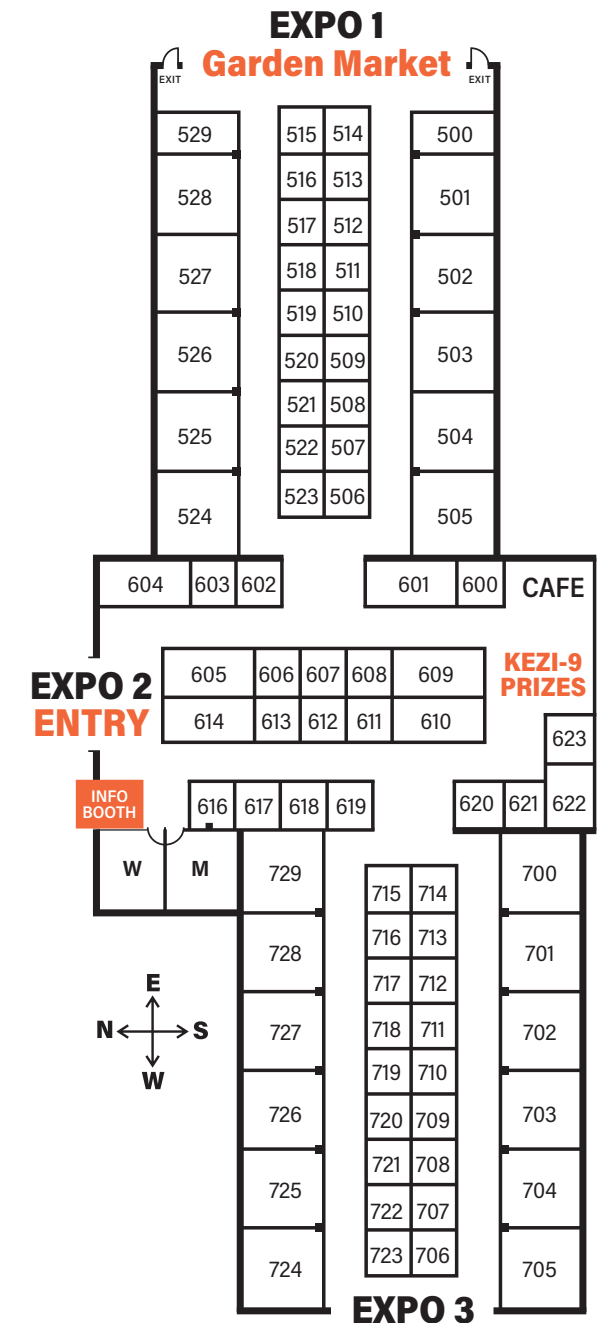

Thursday & Friday 5-9 pm | Saturday 10 am - 8 pm | Sunday 10am - 5pm

Lighted Canopies to the Expo Halls

Information & Show Services

- Exhibitor Services..... Room 3-East
- Expo Café..... Expo Hall 2
- Information Booths..... Atrium Lobby & Expo Hall 2
- Lost & Found..... Info Booths
- Meet Lost People Here..... Info Booths
- OSU Extension Service - Lane Co..... 705
- Show Office - Convention Center..... Room 3-East
- Show Office - Expo Halls..... Expo Info Booth

Spring Show Highlights!

Seminar Stages

- Dig Into Dirt! Stage Room 4-West off South Lobby
- Main Stage Room 1 off the North Lobby
- Remodel Stage..... Room 4-East off South Hall

Special Guests

- Don Engebretson "The Renegade Gardener" Main Stage
- John Fischer "The Relaxed Gardener" Dig It Stage
- Mary-Kate Mackey - Garden Writer Dig It Stage
- Sandi Swiridoff & Reagandoodle Main Stage
- The Renegade Gardener Main Stage
- Vanessa Nagel Gardner - APLD & Author..... Dig It Stage

Plant Sales

- Frey's Dahlias..... 174
- Garden Marketplace..... Expo Hall 1
- Growing Miracles Lavender Garden..... 622
- Hen & Chicks Gardens..... 529
- Johnson Brothers Garden Market 525-526
- N & M Herb Nursery..... 500-502
- Sedum Chicks 602-603
- The Lily Pad Bulb Farm..... 69