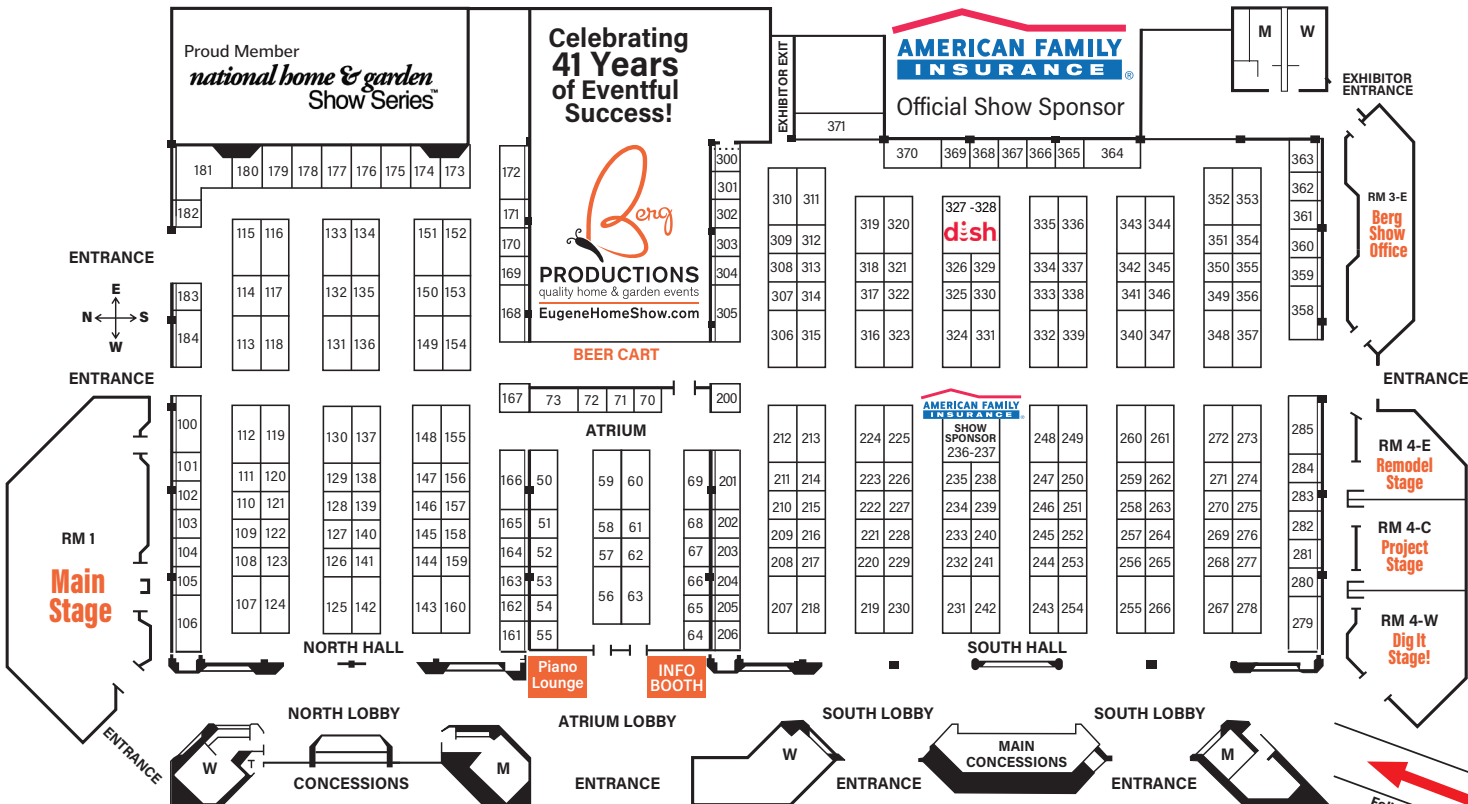

# 41st Annual Spring! Lane County Home & Garden SHOW

### EXPO 2 ENTRY

605	606	607	608	609	623		
614	613	612	611	610			
	616	617	618	619	620	621	622
	W	M	729	715	714	700	
			728	716	713	701	
			727	717	712	702	
			726	718	711	703	
			725	719	710		
			724	720	709		
				721	708		
				722	707		
				723	706		

Follow Canopies to Expo Halls

- #### Information & Show Services
- Berg Productions-Quality Shows..... Room 3-East
  - Exhibitor Services..... Room 3-East
  - Information Booths..... Atrium Lobby & EXPO Hall 2
  - Lost & Found..... Info Booth
  - Meet Lost People Here..... Info Booth
  - OSU Extension Service - Lane Co ..... 728
  - Show Office - Convention Center..... Room 3-East
  - Show Office - EXPO Halls..... EXPO Info Booth
- #### Prizes Sponsored by KEZI-9
- Register to Win in EXPO Hall 3
- Emerald Hearth, Spa & Patio ..... Everdure Force BBQ Grill
  - Emerald Pool & Patio ..... Lava Heat Italia Patio Heater
  - La-Z-Boy of Eugene ..... La-Z-Boy Baylor Power Recliner
  - The Mattress Company..... Corsicana Queen Mattress

- ### Spring Show Highlights!
- #### Seminar Stages
- DIG Into Dirt! Stage..... Room 4-West off South Lobby
  - MAIN Stage..... Room 1 off North Lobby
  - PROJECT Stage..... Room 4-Center off South Hallway
  - REMODEL Stage ..... Room 4-East off South Hall
- #### Special Guests
- Andrea Bellamy, Author & Garden Designer ..... MAIN Stage
  - Ciscoe Morris, Author & Garden Guru..... MAIN Stage
  - John Fischer "The Relaxed Gardener" ..... DIG Stage
  - John Gidding, HGTV & TLC Design Star..... MAIN Stage
  - Mary-Kate Mackey - Garden Writer ..... DIG Stage
  - Vanessa Nagel Gardner - FAPLD, NCIDQ & Author..... DIG Stage