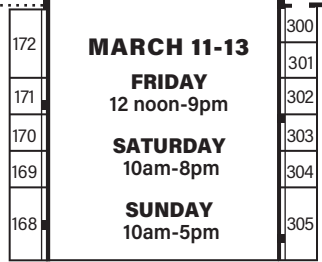

BERG PRODUCTIONS
quality home & garden events
EugeneHomeShow.com

42nd Annual **Spring!**
Lane County Home & Garden SHOW

PRESENTED BY  NW Natural

MARCH 11-13

FRIDAY
12 noon-9pm

SATURDAY
10am-8pm

SUNDAY
10am-5pm

EXHIBITOR ENTRY #1

EXIT

EXHIBITOR ENTRANCE #2

EXIT