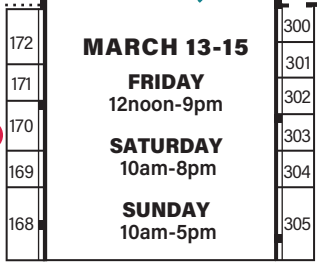

Berg PRODUCTIONS
quality home & garden events
EugeneHomeShow.com

46th Annual *Spring!*
Lane County Home & Garden SHOW
PRESENTED BY NW Natural

MARCH 13-15
FRIDAY
12noon-9pm
SATURDAY
10am-8pm
SUNDAY
10am-5pm

10 Minute Parking
PLANT SALE PICK-UP #2

Pizza Palooza Demos!

10 Minute Parking
PLANT SALE PICK-UP #1

Room 1
St. Vinnie's
Home & Garden Shop!

Beer Garden

Presenting Sponsor NW Natural

Meet & Greet Show Celebs!