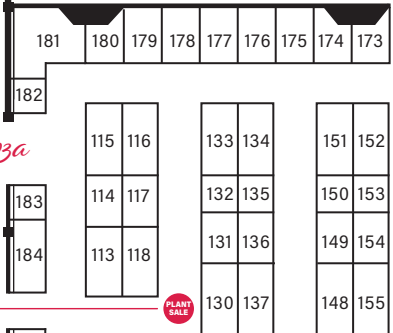

Berg PRODUCTIONS
quality home & garden events
EugeneHomeShow.com

46th Annual *Spring!*
Lane County Home & Garden SHOW
PRESENTED BY NW Natural

MARCH 13-15
FRIDAY
12noon-9pm
SATURDAY
10am-8pm
SUNDAY
10am-5pm

10 Minute Parking
PLANT SALE PICK-UP #2

Pizza Palooza Demos!

10 Minute Parking
PLANT SALE PICK-UP #1

Room 1
St. Vinnie's
Home & Garden Shop!

Beer Garden

Presenting Sponsor NW Natural

Meet & Greet Show Celebs!