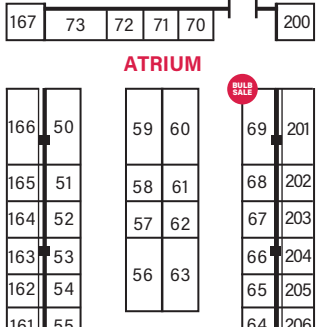

RM 4-E
Project Stage

RM 4-W
MAIN Stage

NORTH HALL

SOUTH HALL

NORTH LOBBY

SOUTH LOBBY

INFO BOOTH KEZI-9 PRIZES

Extension Service