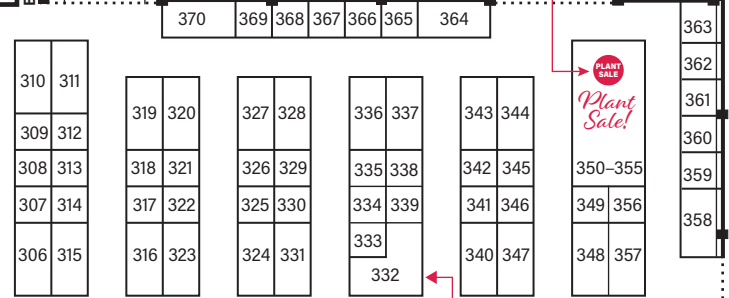

Berg PRODUCTIONS
quality home & garden events
EugeneHomeShow.com

46th Annual *Spring!*
Lane County Home & Garden SHOW
PRESENTED BY NW Natural

MARCH 13-15
FRIDAY
12noon-9pm
SATURDAY
10am-8pm
SUNDAY
10am-5pm

10 Minute Parking
PLANT SALE PICK-UP #2

Pizza Palooza Demos!

10 Minute Parking
PLANT SALE PICK-UP #1

Room 1
St. Vinnie's
Home & Garden Shop!

Beer Garden

Presenting Sponsor NW Natural

Meet & Greet Show Celebs!